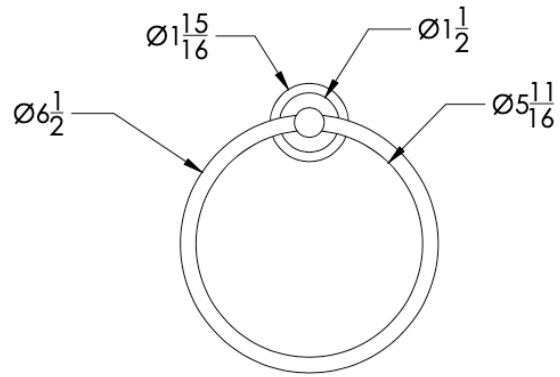

COLLECTION AIRE CLASSIC

TOWEL RING

Model	Product	Finishes Available
AIC-TWR1	Towel Ring	Multiple finishes available. Over 23 finishes to choose from.

FINISHES			
	Polished (-P)	Antique Copper (-ACOP)	Polished Gold (-PGLD)
	Brushed (-B)	Polished Brass (-PBRS)	Brushed Copper (-BCOP)
	Brushed Gold (-BGLD)	Matte White (-WHT)	Brushed Rose Gold (-BRGD)
	Matte Black (-BLK)	Brushed Modern Bronze (-BMBRZ)	Brushed Black (-BRBLK)
	Oil Rubbed Bronze (-ORB)	Glossy White (-GWHT)	Polished Black (-PBLK)
	Brushed Brass (-BBRS)	Polished Rose Gold (-PRGD)	Antique Nickel (-ANKL)
	Brushed Bronze (-BBRZ)	Unlacquered Brass (-UBRS)	Black Nickel (-NKBL)
	Antique Brass (-ABRS)	Polished Nickel (-PNKL)	

Dimension in inches

FRONT

TOP

SIDE

NOTE: Dimensions subject to change without notice.