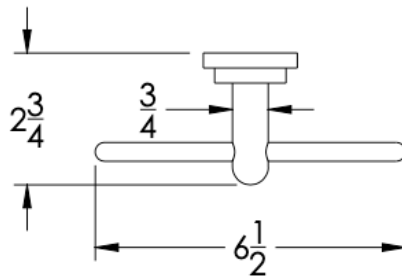

COLLECTION AIRE CLASSIC

TOWEL RING

Model	Product	Finishes Available
AIC-TWR1	Towel Ring	Multiple finishes available. Over 23 finishes to choose from.

FINISHES			
	Polished (-P)	Antique Copper (-ACOP)	Polished Gold (-PGLD)
	Brushed (-B)	Polished Brass (-PBRS)	Brushed Copper (-BCOP)
	Brushed Gold (-BGLD)	Matte White (-WHT)	Brushed Rose Gold (-BRGD)
	Matte Black (-BLK)	Brushed Modern Bronze (-BMBRZ)	Brushed Black (-BRBLK)
	Oil Rubbed Bronze (-ORB)	Glossy White (-GWHT)	Polished Black (-PBLK)
	Brushed Brass (-BBRS)	Polished Rose Gold (-PRGD)	Antique Nickel (-ANKL)
	Brushed Bronze (-BBRZ)	Unlacquered Brass (-UBRS)	Black Nickel (-NKBL)
	Antique Brass (-ABRS)	Polished Nickel (-PNKL)	

Dimension in inches

FRONT

TOP

SIDE

NOTE: Dimensions subject to change without notice.